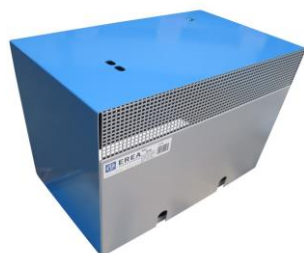

# K20PVT/050

Brand	EREA
Article Number	K20PVT/050
EAN-code Barcode	5414503118684
Code	11868
Product type	IP20 - metal sheet protection case

### General properties

Applications	For industrial applications
Finishing	Epoxy paint RAL 7042
Degree of protection	IP20

### Dimensions/weight

Dimensions AxBxC	660x500x560 mm
Weight	20 kg