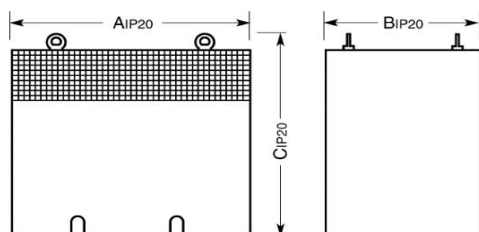

Technical datasheet

K20BTE/060

Brand	EREA
Article Number	K20BTE/060
EAN-code Barcode	5414503099785
Code	1755
Product type	IP20 - Protection case

General properties

Applications	For industrial applications
Finishing	Aluminium
Degree of protection	IP20

Dimensions/weight

Dimensions AxBxC	533x445x470 mm
Weight	12 kg

rev. 12.11.2020